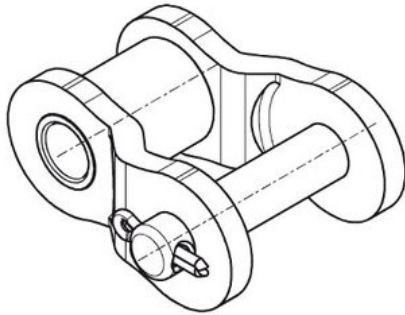

Connecting link 85-1 Type L - ELITE

Part no.: 81004264
Brand: ELITE
Model: Type L

Technical data

CONNECTING LINK	85
coreshop.product.type.0	12,7

Product Information

Used to make chains of odd pitch lengths

- Standard of 1/2" up to 3" pitch.

REQUEST DIRECTLY ONLINE NOW

<https://www.iwis.com/en-en/products-services/connecting-link-85-1-type-l-elite~p3334409>

Useful information

CALCULATION PROGRAM

InduKet: the Chain Drive
Calculation Program for
Engineers.