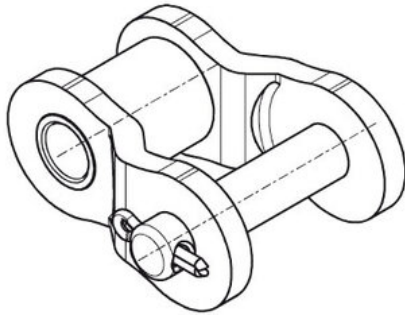

## Connecting link 83-1 Type L - ELITE

Part no.: 81004260  
Brand: ELITE  
Model: Type L

### Technical data

CONNECTING LINK	83
coreshop.product.type.0	12,7

### Product Information

Used to make chains of odd pitch lengths

- Standard of 1/2" up to 3" pitch.

**REQUEST DIRECTLY ONLINE NOW**

<https://www.iwis.com/en-en/products-services/connecting-link-83-1-type-l-elite~p3334404>