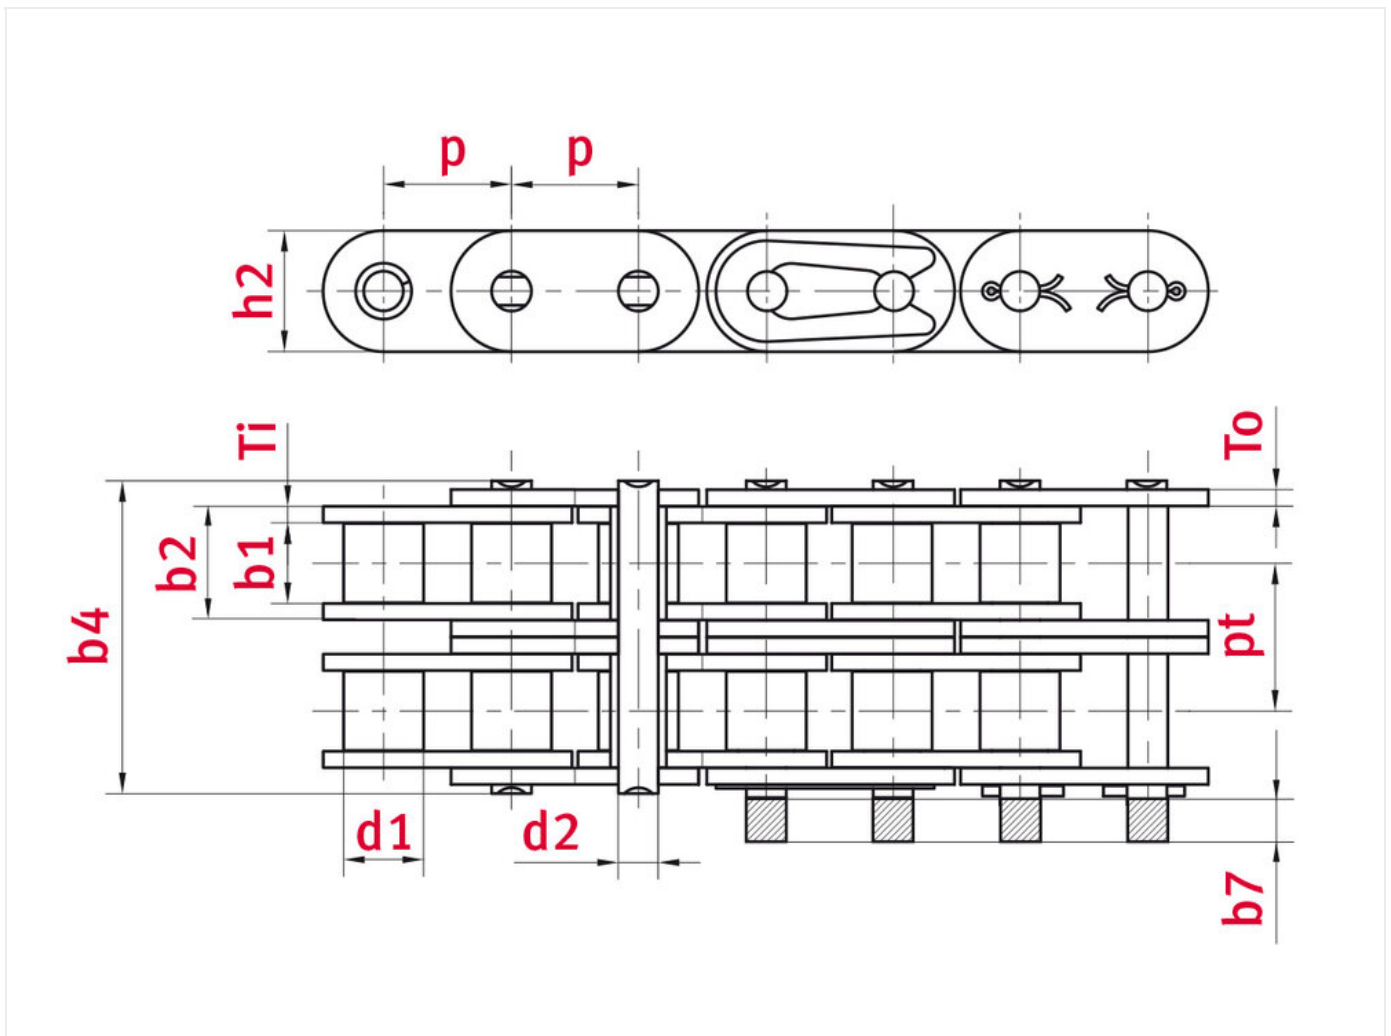

Roller chain 12B-1 Straight side plates - heavy series H - transport rollers - ELITE

Part no.: 81013347

Brand: ELITE

Model: Straight side plates - heavy series H - transport rollers

Technical data

ROLLER CHAIN